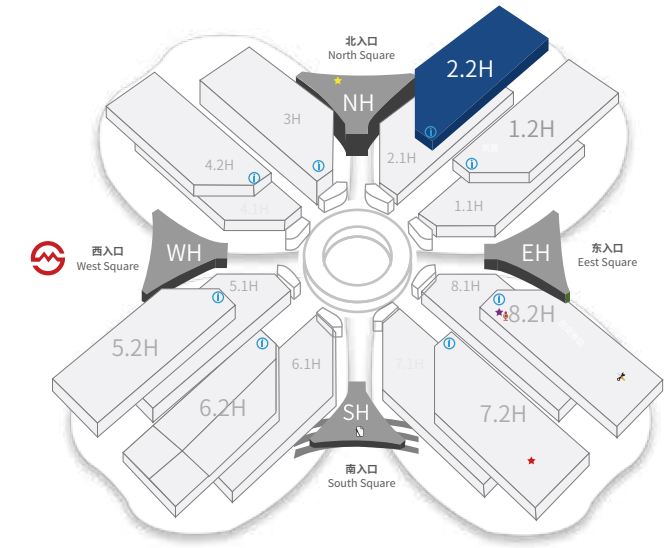

展馆 / Hall: 门窗幕墙加工设备/玻璃深加工设备

2.2

Machinery-Aluminum,UPVC,Wood / Glass Processing Machine

09号门	08号门	07号门	06号门	05号门	04号门	03号门	02号门	01号门	
2674 欧钻立多 2665 鹰起 2666 巨冲 2662 永锐 2661 天辰佳明 2630 精友 2615 豪栋 2613 凤盟 2618 恒就 2617 兼房 2616 东王 2673 摩克 2608 万科 2607 品立 2605 维多 2601 金工 2238 优尔 2240 冠辉 2259 暖窗 2216 格瑞特 2216A 功能区 2235 英格尔 2233A 通浦 2232 黄辉 2231 浩君 2230 莱德 2230 伟展	2525 齐赢 2523 蓝天新海 2511 华信 2505 乾正数控&金迈达 2107 明日之星 2109 正科 2113 方鼎 2111 陈氏亮洁 2135 奥大力 2133 新五岳 2127 屹日 2121 贝美西 2119 冉凌 2115 意美吉 2117 睿高 2159 鑫迈德 2151 龙晶 2125 宝隆精工 2139 速泰 2137 泰沃	2517 德恩 2513 阅航 2509 威曼 2507 会港 2501 天辰 2105 辰禾 2103 凯岳 2101 西格玛 2119 冉凌 2115 意美吉 2117 睿高 2151 龙晶 2125 宝隆精工 2139 速泰 2137 泰沃	2339 卧龙精密 2327 德力 2325 振飞 2323 迈辰 2333A 歌德瑞斯 2322 鑫盛源 2309 雷德 2308 森曼 2307 凡益 2306 海富纳 2306A 斯图尔茨 2305 飞幕 2009 中林 2007 明美 2019 威格玛 2008A 德跃 2023 希能 2021 唐林	2331 柯乐弗 2329 金丰利 2319 佳桦 2317 蔚克 2313 锐星 2311 德佳 2302 诺托工贸 2301 康宏 2005 欧亚特 2003 德辰 2001 格尔曼 2021 唐林	2337 金利丰 2335 至广 2333 阿克法 2321 尚佳 2319 佳桦 2317 蔚克 2313 锐星 2311 德佳 2308 森曼 2307 凡益 2306 海富纳 2306A 斯图尔茨 2305 飞幕 2009 中林 2007 明美 2019 威格玛 2008A 德跃 2023 希能 2021 唐林	2331 柯乐弗 2329 金丰利 2319 佳桦 2317 蔚克 2313 锐星 2311 德佳 2302 诺托工贸 2301 康宏 2005 欧亚特 2003 德辰 2001 格尔曼 2021 唐林	2337 金利丰 2335 至广 2333 阿克法 2321 尚佳 2319 佳桦 2317 蔚克 2313 锐星 2311 德佳 2308 森曼 2307 凡益 2306 海富纳 2306A 斯图尔茨 2305 飞幕 2009 中林 2007 明美 2019 威格玛 2008A 德跃 2023 希能 2021 唐林	2331 柯乐弗 2329 金丰利 2319 佳桦 2317 蔚克 2313 锐星 2311 德佳 2302 诺托工贸 2301 康宏 2005 欧亚特 2003 德辰 2001 格尔曼 2021 唐林	2337 金利丰 2335 至广 2333 阿克法 2321 尚佳 2319 佳桦 2317 蔚克 2313 锐星 2311 德佳 2308 森曼 2307 凡益 2306 海富纳 2306A 斯图尔茨 2305 飞幕 2009 中林 2007 明美 2019 威格玛 2008A 德跃 2023 希能 2021 唐林
13号门	14号门	15号门	16号门	17号门	18号门	19号门	20号门		

卫生间
出入口